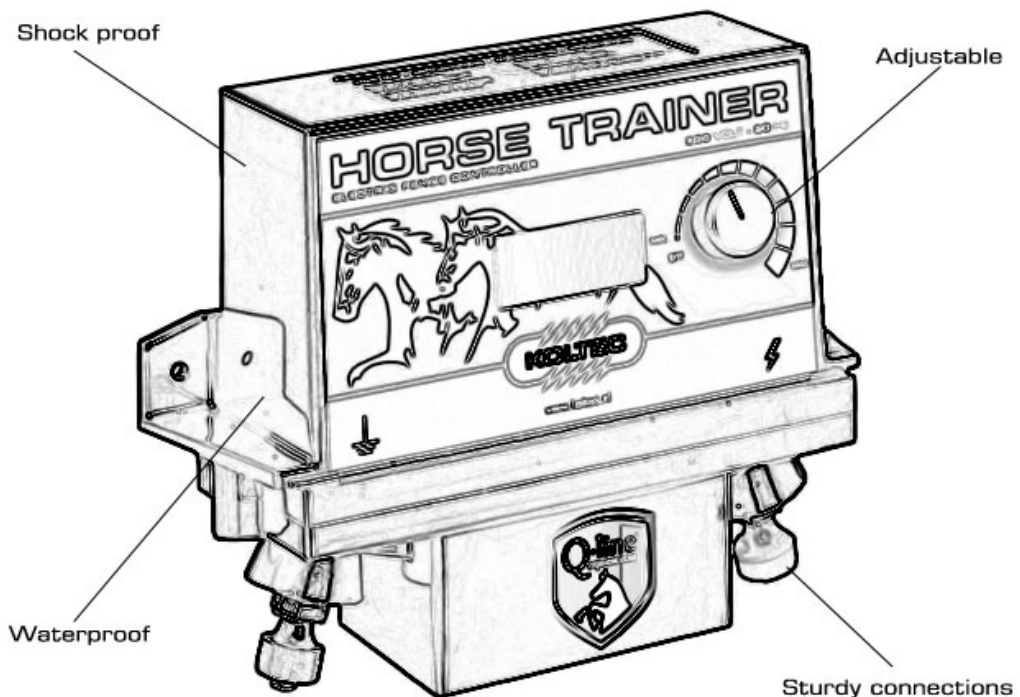

BUILT FOR WORLD'S BEST HORSES

Productblad: Horse trainer shock device

Frequent exercise is of capital importance for the condition of every horse. By means of a Q-line® horse exerciser you can provide your horse with the necessary exercise in a save and controlled environment.

A safe environment is also determined by the electrical shock on the drift fences. There can appear a dangerous situation when there is to much electrification on the drift fences. The Q-line Horse trainer is a shock device which can be adjusted in voltage with a potentiometer. Whether you have young scary horses in the exerciser or stubborn stallions, the device can be adjusted for every situation so you can train your horses safe in the Q-line horse exerciser.

- 🛡️ Shock proof casing
- 🛡️ Adjustable voltage
- 🛡️ Voltage on display
- 🛡️ Waterproof
- 🛡️ Stable connection

Power supply

Maximum :
Topspanning bij 500 ogm
Impuls energie

600 tot 8.000 Volt
300- 4700 Volt
0,02 toto 1 Joule