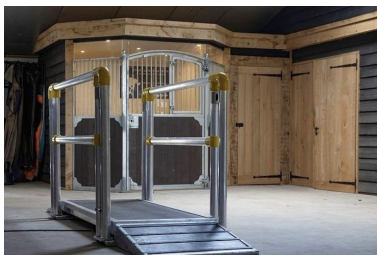

SOLARIUM

IRRIGATION

TREADMILL

SAFETY WALL

WALKER

Configuratie & opties

Beugelset VME compleet

Opstapplank