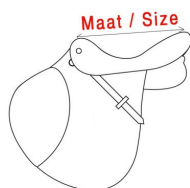

Image not found **Super shock absorption**

Image not found **Good ventilation**

Image not found **Lightweight**

SOLARIUM

IRRIGATION

TREADMILL

SAFETY WALL

WALKER

Maat / Size

Maat tabel/ Size chart		
Inch	cm	Sedelogic
15	38	S
15 3/4	40	S
16	40,6	M
16,5	41,9	M
17	43	L
17,5	44,5	L
18	45,7	XL
19	47	XL

Features

Discover the ultimate comfort and unrivaled performance of our revolutionary saddle pad. With a range of unique features, this pad provides a riding experience that you and your horse have never experienced before: