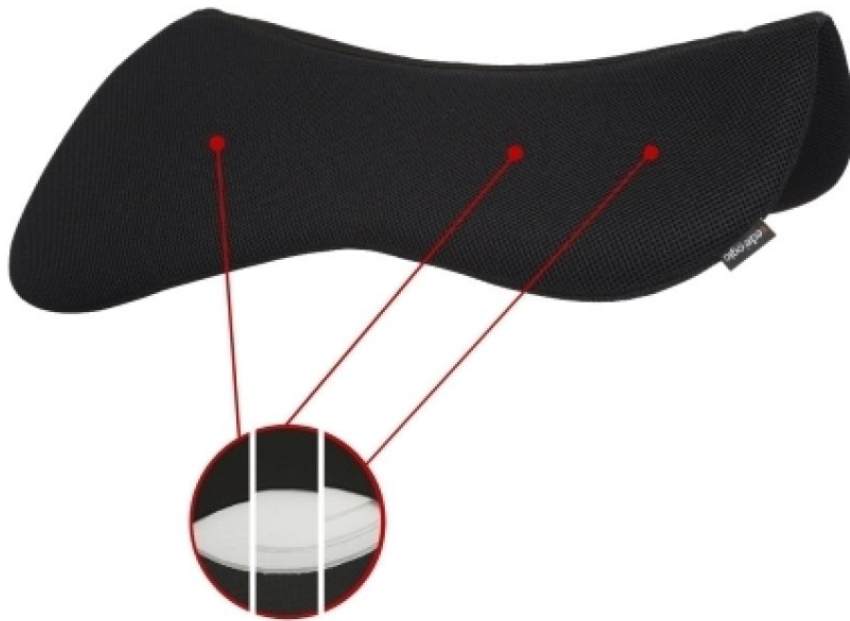

**Q-LINE**

SOLARIUM

IRRIGATION

TREADMILL

SAFETY WALL

WALKER

## Ortho saddle pad

Saddle size 17 - 17,5 inch / 43 - 44,5 cm

Large black / Article no. 810-5-02-24152

SOLARIUM

IRRIGATION

TREADMILL

SAFETY WALL

WALKER

## Sedelogic Orthopedic Saddle Pad: Support for Back Problems

The Sedelogic orthopedic saddle pad is specifically designed for horses with back problems or an irregular back shape. With a slight elevation from front (12 mm) to back (23 mm), this saddle pad provides excellent support and helps reduce pressure points. It is the ideal choice for horses requiring extra back support.

### ? Comfort and protection:

A Sedelogic saddle pad offers unparalleled comfort and cushioning between the saddle and your horse's back. It helps reduce pressure points and absorbs shocks during riding, ensuring a more comfortable experience and reducing the risk of injuries for your horse.