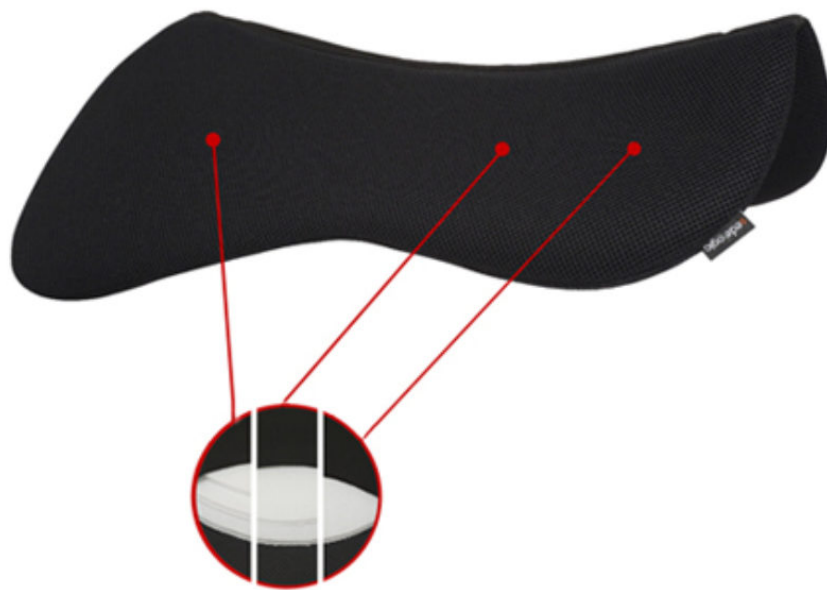

Q-LINE

SOLARIUM

IRRIGATION

TREADMILL

SAFETY WALL

WALKER

Reverse Ortho saddle pad

Saddle size 17 - 17,5 inch / 43 - 44,5 cm

Large black / Article no. 810-5-02-24459

SOLARIUM

IRRIGATION

TREADMILL

SAFETY WALL

WALKER

Sedelogic Reverse Orthopad: Extra Lift and Support at the Front

The Sedelogic Reverse Orthopad is specifically designed for horses that need additional lift or support at the front. With a unique design that is thicker at the front (23 mm) and gradually tapers to the back (12 mm), this pad offers perfect balance and stability, even for horses with irregular back shapes.

? Comfort and protection:

A Sedelogic saddle pad offers unparalleled comfort and cushioning between the saddle and your horse's back. It helps reduce pressure points and absorbs shocks during riding, ensuring a more comfortable experience and reducing the risk of injuries for your horse.

? Optimal fit:

A Sedelogic saddle pad can compensate for minor irregularities in the saddle's fit. It provides extra lift or padding where needed, ensuring even pressure distribution. This is ideal for horses with an atypical back shape or when the saddle doesn't fit perfectly.