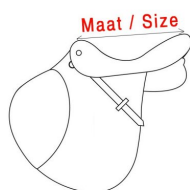

Image not found Super shock absorption

Image not found Good ventilation

Image not found Lightweight

SOLARIUM

IRRIGATION

TREADMILL

SAFETY WALL

WALKER

Maat tabel/ Size chart		
Inch	cm	Sedelogic
15	38	S
15 3/4	40	S
16	40,6	M
16,5	41,9	M
17	43	L
17,5	44,5	L
18	45,7	XL
19	47	XL

Features

Discover the ultimate comfort and unrivaled performance of our revolutionary saddle pad. With a range of unique features, this pad provides a riding experience that you and your horse have never experienced before: