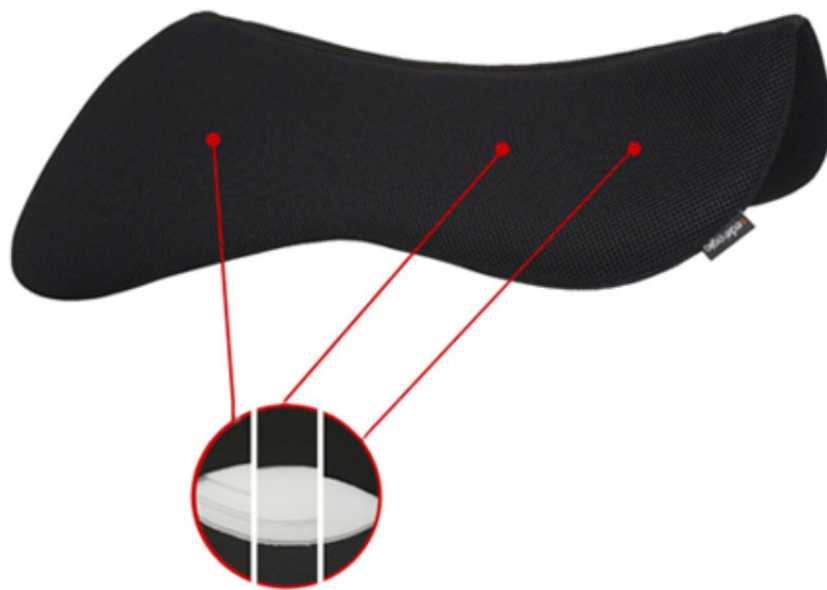

SOLARIUM

IRRIGATION

TREADMILL

SAFETY WALL

WALKER

Reverse Ortho saddle pad

Saddle size 17 - 17,5 inch / 43 - 44,5 cm

Large black / Article no. 810-5-02-24459

SOLARIUM

IRRIGATION

TREADMILL

SAFETY WALL

WALKER

Sedelogic Reverse Orthopad: Extra Lift and Support at the Front

The Sedelogic Reverse Orthopad is specifically designed for horses that need additional lift or support at the front. With a unique design that is thicker at the front (23 mm) and gradually tapers to the back (12 mm), this pad offers perfect balance and stability, even for horses with irregular back shapes.

Key benefits:

- Extra lift and support at the front.
- Gradual thickness change for optimal pressure distribution.
- Lightweight, breathable, and comfortable for daily use.

Why choose a Sedelogic saddle pad?

? **Optimal fit:**

A Sedelogic saddle pad can compensate for minor irregularities in the saddle's fit. It provides extra lift or padding where needed, ensuring even pressure distribution. This is ideal for horses with an atypical back shape or when the saddle doesn't fit perfectly.