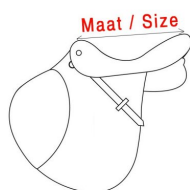

Image not found Super shock absorption

Image not found Good ventilation

Image not found Lightweight

SOLARIUM

IRRIGATION

TREADMILL

SAFETY WALL

WALKER

Maat tabel/ Size chart		
Inch	cm	Sedologic
15	38	S
15 3/4	40	S
16	40,6	M
16,5	41,9	M
17	43	L
17,5	44,5	L
18	45,7	XL
19	47	XL

Features

Discover the ultimate comfort and unrivaled performance of our revolutionary saddle pad. With a range of unique features, this pad provides a riding experience that you and your horse have never experienced before: