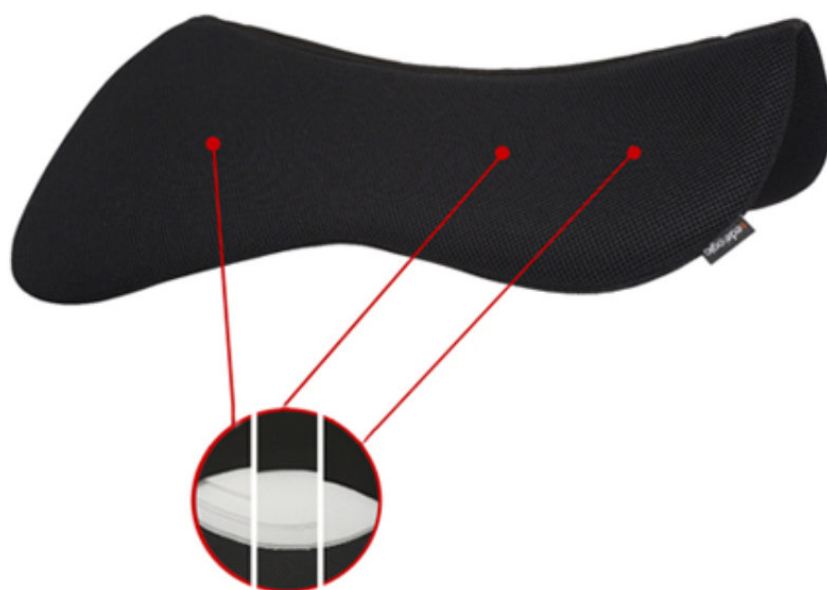

Q-LINE

SOLARIUM

IRRIGATION

TREADMILL

SAFETY WALL

WALKER

Reverse Ortho saddle pad

Saddle size 17 - 17,5 inch / 43 - 44,5 cm

Large black / Article no. 810-5-02-24459

SOLARIUM

IRRIGATION

TREADMILL

SAFETY WALL

WALKER

Sedelogic Reverse Orthopad: Extra Lift and Support at the Front

The Sedelogic Reverse Orthopad is specifically designed for horses that need additional lift or support at the front. With a unique design that is thicker at the front (23 mm) and gradually tapers to the back (12 mm), this pad offers perfect balance and stability, even for horses with irregular back shapes.

Key benefits:

- Extra lift and support at the front.
- Gradual thickness change for optimal pressure distribution.
- Lightweight, breathable, and comfortable for daily use.

Why choose a Sedelogic saddle pad?

? Optimal fit:

A Sedelogic saddle pad can compensate for minor irregularities in the saddle's fit. It provides extra lift or padding where needed, ensuring even pressure distribution. This is ideal for horses with an atypical back shape or when the saddle doesn't fit perfectly.