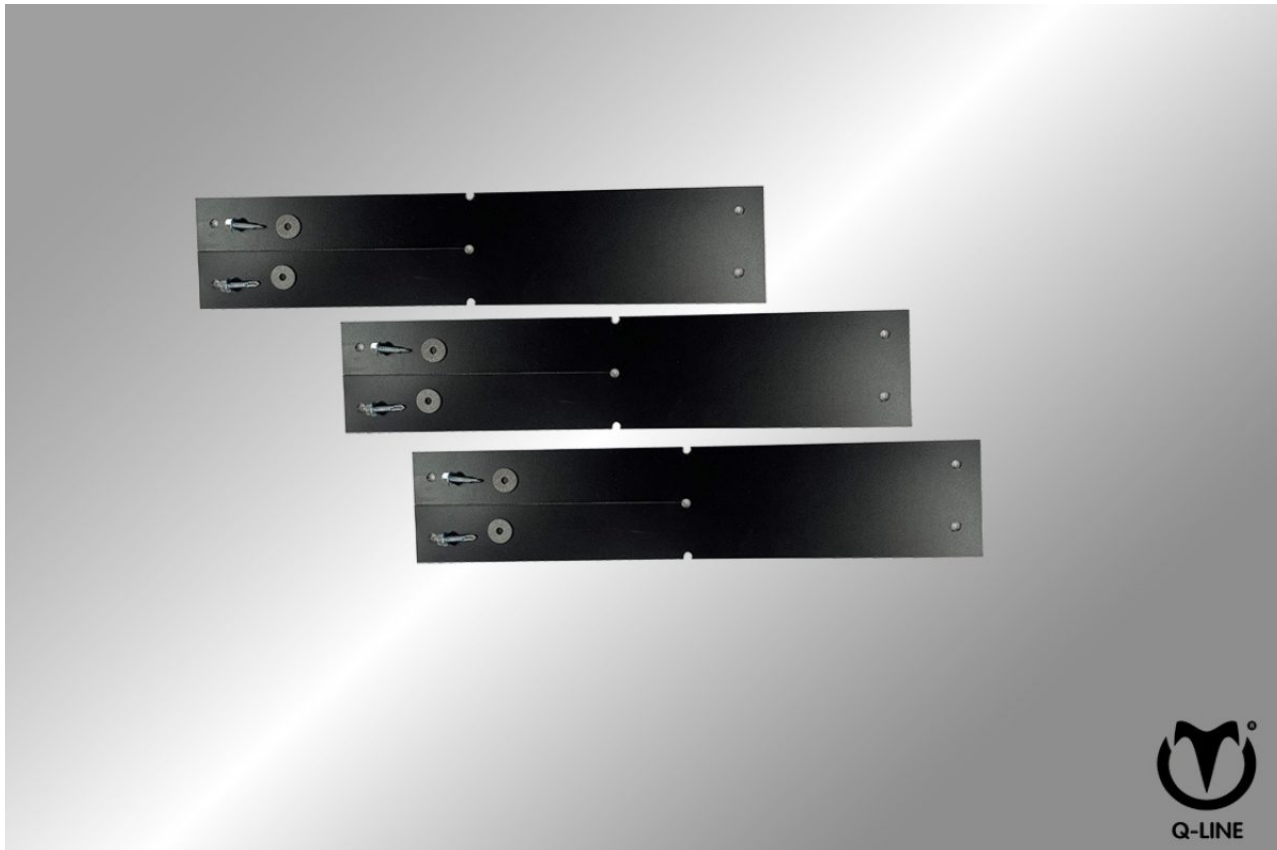

SOLARIUM

IRRIGATION

TREADMILL

SAFETY WALL

WALKER

## Push panel mounting sets

Suitable for mesh panel

Strap set / Article no. 23-3-80-01150

**SOLARIUM**

**IRRIGATION**

**TREADMILL**

**SAFETY WALL**

**WALKER**

Designed for effortlessly hanging mesh panels, this set provides a sturdy and reliable solution. Isolation of the mesh panel from the mill is achieved through the PVC strips, providing additional safety.

### Easy Installation:

Thanks to its user-friendly design, the hanging set is easy to install, saving valuable time when hanging the mesh panels.