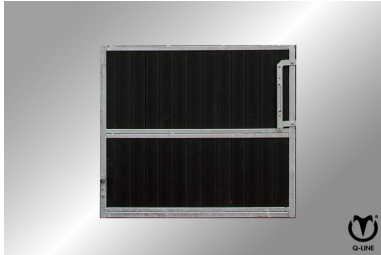

Standard options

Plastic Planks