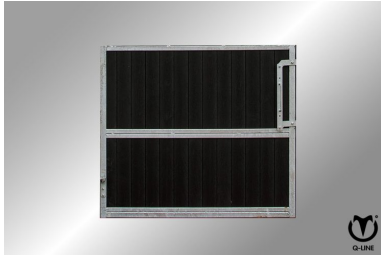

Discover the durability and safety of our indoor and outdoor enclosures for a stylish addition to your canopy.

SOLARIUM

IRRIGATION

TREADMILL

SAFETY WALL

WALKER

Configuration & options

Plastic Planks