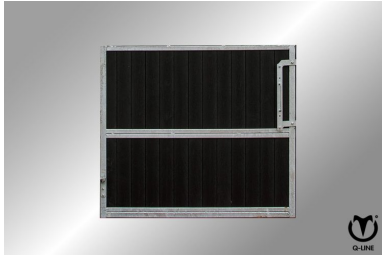

Discover the durability and safety of our indoor and outdoor enclosures for a stylish addition to your canopy.

SOLARIUM

IRRIGATION

TREADMILL

SAFETY WALL

WALKER

Configuration & options

Plastic Planks