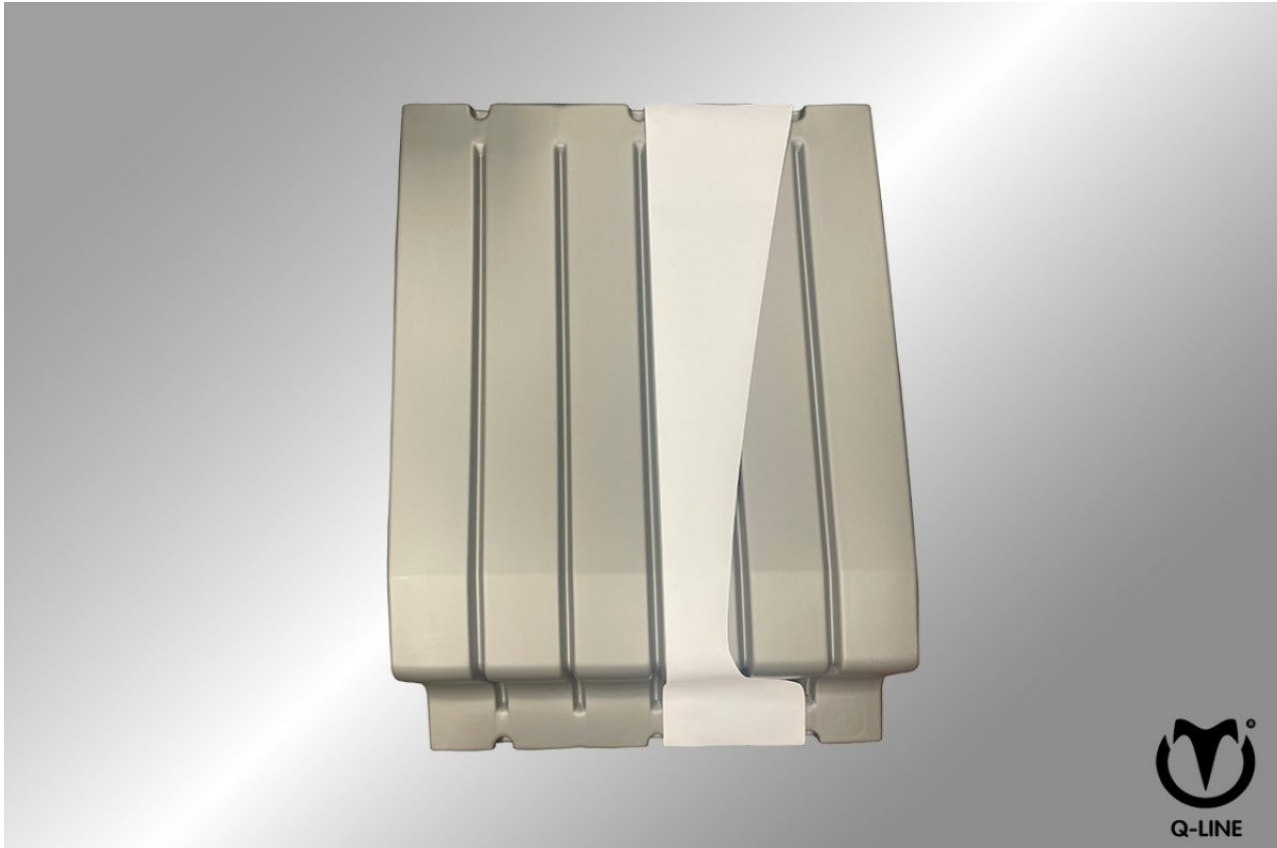

SOLARIUM

IRRIGATION

TREADMILL

SAFETY WALL

WALKER

Safety Wall Finishing Custom-cut angles with ease

Template for corner / Article no. 30-1-20-00001

SOLARIUM

IRRIGATION

TREADMILL

SAFETY WALL

WALKER

Optimize your corner connections with our handy template for accurately cutting panel shapes. Simply place the template on the panel and effortlessly create perfectly fitting angles by cutting out the desired shape. Enhance your craftsmanship with ease, thanks to our thoughtful template solution