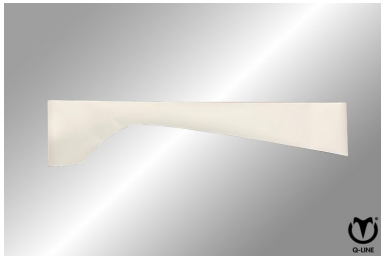

Optimize your corner connections with our handy template for accurately cutting panel shapes. Simply place the template on the panel and effortlessly create perfectly fitting angles by cutting out the desired shape. Enhance your craftsmanship with ease, thanks to our thoughtful template solution

Image not found **Quick** type unknown

Image not found **Simple** type unknown

Image not found **Precise** type unknown

Features

Contact details

Q-Line Equestrian B.V.

Haarbrinksweg 47

7678 RS Geesteren

Tel. +31(0)546212361

info@Q-Line.com

www.q-line.com