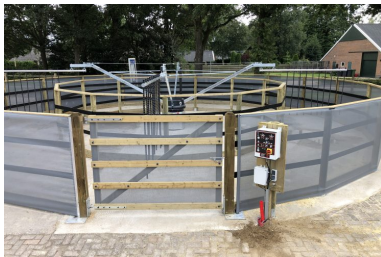

SOLARIUM

IRRIGATION

TREADMILL

SAFETY WALL

WALKER

Windbreak mesh around the outside of the fence. The windbreak mesh is tensioned by a tension roller at both ends. The windbreak mesh is hemmed over the full length and is secured all around with a clip to prevent sagging.

Image not found. **Safe** type unknown

The windbreak mesh can be supplied in various colors, including Black, Beige, Green, Gray.

Image not found. **Easy to clean** type unknown

Requirements for the exerciser of the safe riding foundation:

The outside fence of the exerciser must be protected by a closed fence, so that there is no danger for horses and/or persons.

Image not found. **Smooth finish** type unknown

Features

Safety:

The Q-line® fencing is designed to keep your horses running as safely as possible while training in the exerciser. By applying the windbreak mesh you prevent direct contact between man and horse.