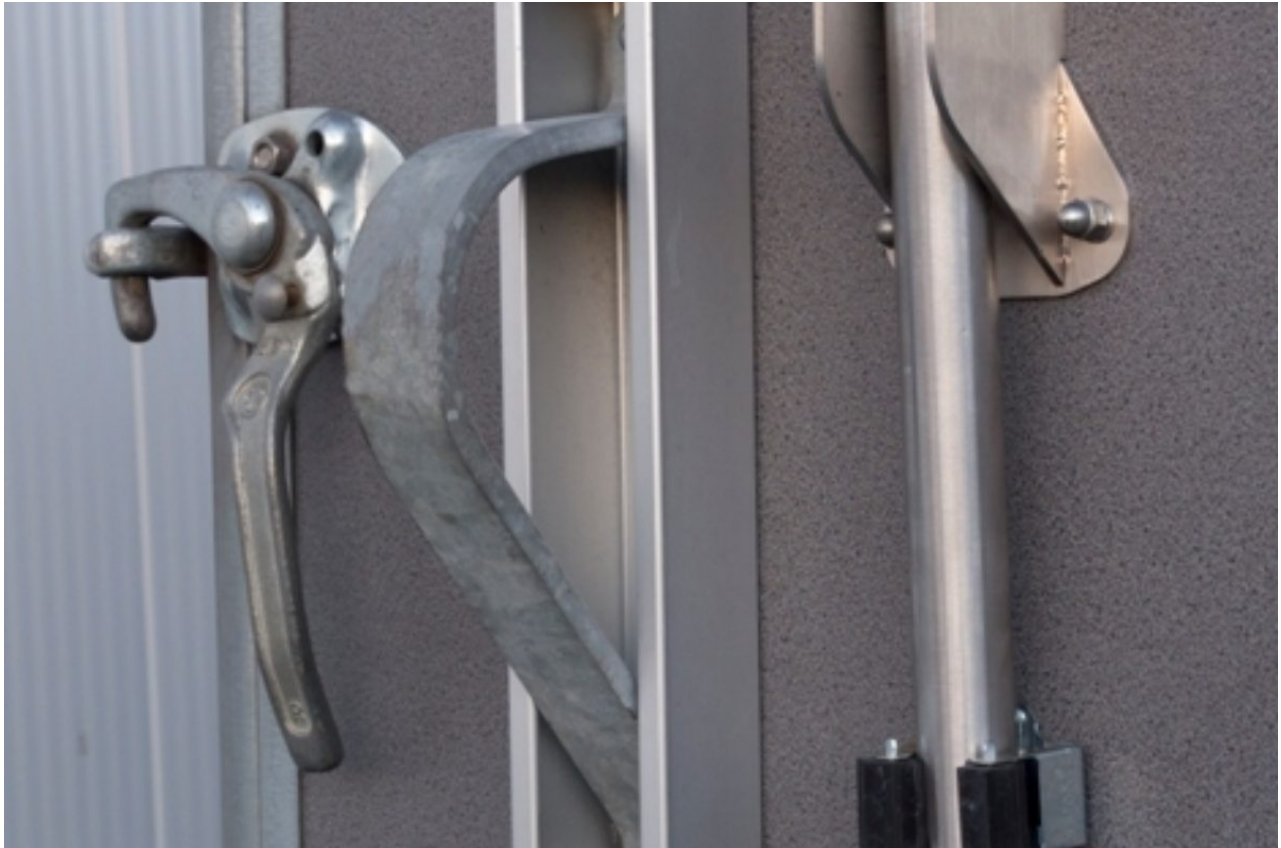

SOLARIUM

IRRIGATION

TREADMILL

SAFETY WALL

WALKER

## Step-Up

### The mobile mounting aid for trailers

Step-Up / Article no. 620-5-10-00001

**SOLARIUM**

**IRRIGATION**

**TREADMILL**

**SAFETY WALL**

**WALKER**

The Mounty Step-Up for the horse trailer is simple and practical. Mounting the horse is quick and easy thanks to the two supports on the trailer, which allows the ramp, if necessary, to be positioned in a horizontal position. The relatively large size of the ramp provides the greatest of flexibility for you and your horse. The Mounty Step-Up is ideal for competitions and rides out in the countryside. It relieves the horse's back of strain and spares its nerves. It prevents saddles from being pulled askew.

Image not found **Relieves the strain on the horse's back**

Image not found **Height of board freely adjustable**

Image not found **Easy to install and use**