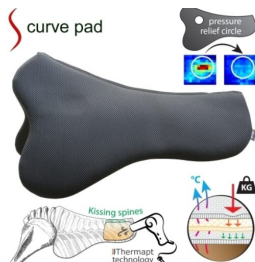

### ? **Innovation and science:**

The Sedelogic saddle pad is the first of its kind, developed using extensive pressure measurements and advanced technologies. A team of veterinarians, engineers, and saddle makers has designed this unique, performance-enhancing saddle pad using aerospace techniques. Suitable for both top-level athletes and recreational riders, it can be used in all equestrian disciplines.

Image not found **Perfect pressure distribution**

Image not found **Super shock absorption**

Image not found **Good ventilation**

Image not found **Lightweight**

**SOLARIUM**

**IRRIGATION**

**TREADMILL**

**SAFETY WALL**

**WALKER**

Maat tabel/ Size chart		
Inch	cm	Sedelogic
15	38	S
15 3/4	40	S
16	40,6	M
16,5	41,9	M
17	43	L
17,5	44,5	L
18	45,7	XL
19	47	XL