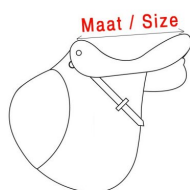

Image not found **Perfect pressure distribution**

Image not found **Super shock absorption**

Image not found **Good ventilation**

Image not found **Lightweight**

**SOLARIUM**

**IRRIGATION**

**TREADMILL**

**SAFETY WALL**

**WALKER**

Maat tabel/ Size chart		
Inch	cm	Sedelogic
15	38	S
15 3/4	40	S
16	40,6	M
16,5	41,9	M
17	43	L
17,5	44,5	L
18	45,7	XL
19	47	XL