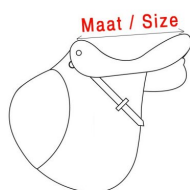

Maat tabel/ Size chart		
Inch	cm	Sedelogic
15	38	S
15 3/4	40	S
16	40,6	M
16,5	41,9	M
17	43	L
17,5	44,5	L
18	45,7	XL
19	47	XL

Features

Discover the ultimate comfort and unrivaled performance of our revolutionary saddle pad. With a range of unique features, this pad provides a riding experience that you and your horse have never experienced before:

- **Excellent shock absorption:** Thanks to advanced technologies, our saddle pad offers unparalleled shock absorption. It absorbs every impact during riding, significantly reducing pressure on your horse's back. Enjoy a smoother ride and protect your horse's health.
- **Breathable structure:** Our saddle pad features a breathable structure that allows for optimal air circulation. This promotes ventilation and prevents heat and moisture buildup under the saddle. Your horse stays cooler and more comfortable, even during intense training sessions.
- **Perfect pressure distribution:** With an advanced design, our saddle pad ensures perfect pressure distribution over your horse's back. It minimizes pressure points and prevents discomfort while riding. This allows your horse to move freely and perform at its best.
- **Efficient heat dissipation:** Our saddle pad is designed to efficiently dissipate heat. The advanced material regulates temperature and prevents excessive heat buildup under the saddle. This keeps your horse cool and protected from overheating, even during long rides.
- **No pressure points:** Thanks to carefully engineered construction, our saddle pad eliminates pressure points completely. It evenly distributes the pressure across the entire surface, giving your horse full freedom of movement and unhindered performance. Prevent irritations and discomfort for a happy and healthy horse.

Experience the ultimate combination of comfort, protection, and performance with our innovative saddle pad. No more compromises when it comes to riding comfort and well-being. Choose a saddle pad that meets your highest demands and give your horse the ride it deserves.