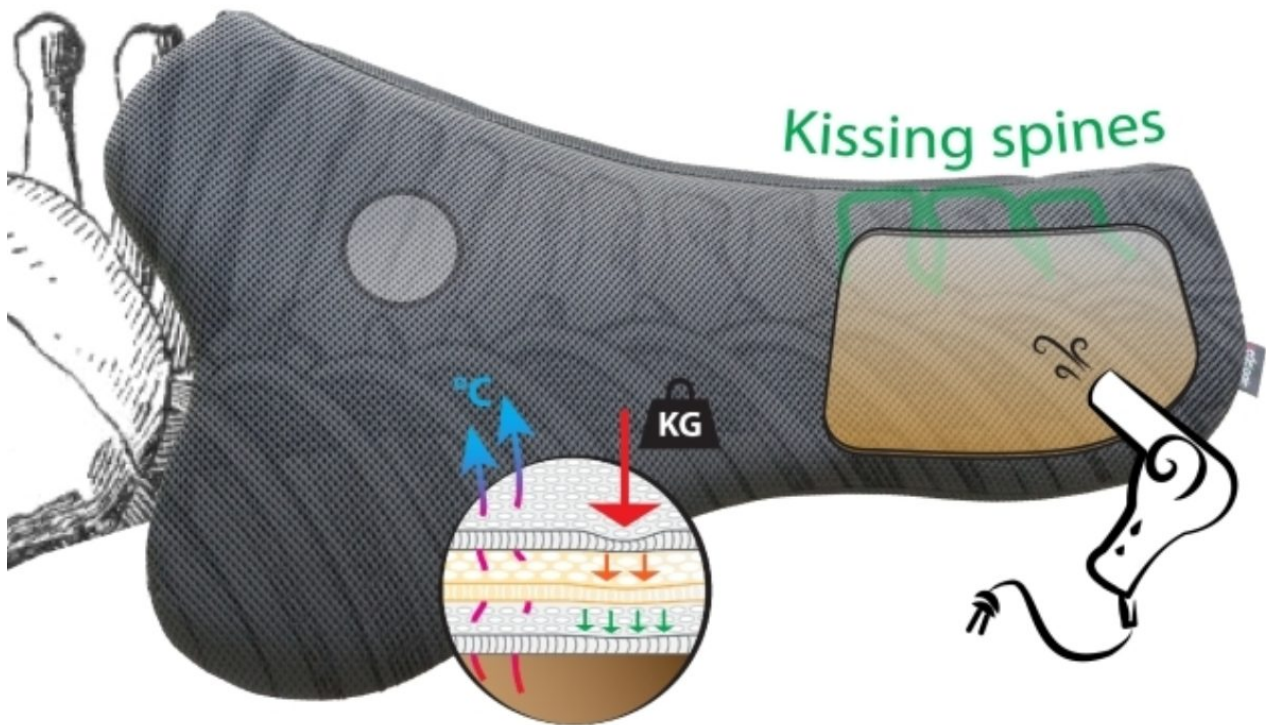

## S-curve saddle pad

Saddle size 16 - 16,6 inch / 40,6 - 41,9 cm

Medium black / Article no. 810-5-02-24428

**SOLARIUM**

**IRRIGATION**

**TREADMILL**

**SAFETY WALL**

**WALKER**

## Sedelogic S-Curve Pad: Innovative Support for Sensitive Backs

The Sedelogic S-Curve Pad is the latest innovation in saddle pads, specifically designed for horses with sensitive backs or conditions such as kissing spines. With a unique S-shape at the front, this pad offers extra shoulder freedom, while the patented thermoplastic inserts at the back provide a customized fit and optimal weight distribution.

### Key benefits:

- Specifically designed for horses with sensitive backs or kissing spines.
- Unique S-shape offers more shoulder freedom and improved mobility.
- Thermoplastic inserts allow for a custom fit.
- Lightweight and breathable design keeps your horse cool and comfortable.