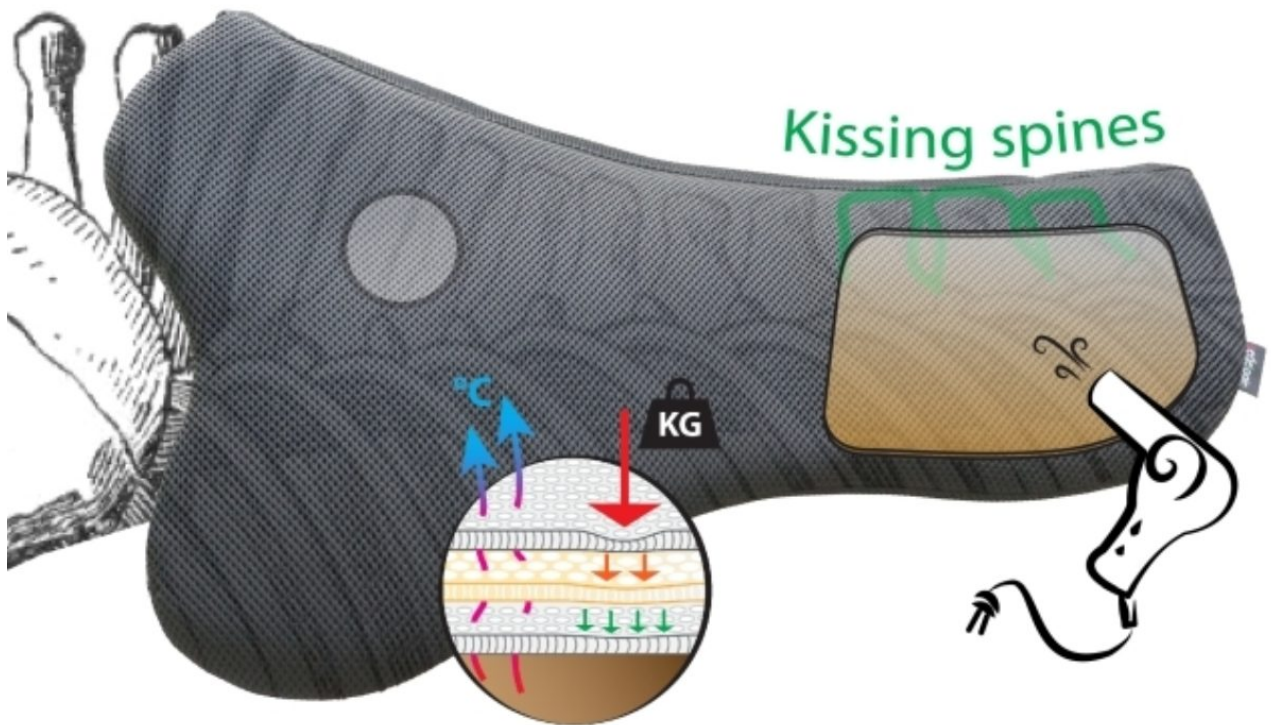

S-curve saddle pad

Saddle size 16 - 16,6 inch / 40,6 - 41,9 cm

Medium black / Article no. 810-5-02-24428

SOLARIUM

IRRIGATION

TREADMILL

SAFETY WALL

WALKER

Sedelogic S-Curve Pad: Innovative Support for Sensitive Backs

The Sedelogic S-Curve Pad is the latest innovation in saddle pads, specifically designed for horses with sensitive backs or conditions such as kissing spines. With a unique S-shape at the front, this pad offers extra shoulder freedom, while the patented thermoplastic inserts at the back provide a customized fit and optimal weight distribution.

Key benefits:

- Specifically designed for horses with sensitive backs or kissing spines.
- Unique S-shape offers more shoulder freedom and improved mobility.
- Thermoplastic inserts allow for a custom fit.
- Lightweight and breathable design keeps your horse cool and comfortable.

? **Optimal fit:**

A Sedelogic saddle pad can compensate for minor irregularities in the saddle's fit. It provides extra lift or padding where needed, ensuring even pressure distribution. This is ideal for horses with an atypical back shape or when the saddle doesn't fit perfectly.