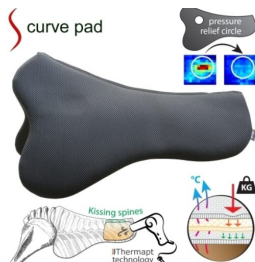

Maat tabel/ Size chart		
Inch	cm	Sedelogic
15	38	S
15 3/4	40	S
16	40,6	M
16,5	41,9	M
17	43	L
17,5	44,5	L
18	45,7	XL
19	47	XL

Features

Discover the ultimate comfort and unrivaled performance of our revolutionary saddle pad. With a range of unique features, this pad provides a riding experience that you and your horse have never experienced before:

- **Excellent shock absorption:** Thanks to advanced technologies, our saddle pad offers unparalleled shock absorption. It absorbs every impact during riding, significantly reducing pressure on your horse's back. Enjoy a smoother ride and protect your horse's health.
- **Breathable structure:** Our saddle pad features a breathable structure that allows for optimal air circulation. This promotes ventilation and prevents heat and moisture buildup under the saddle. Your horse stays cooler and more comfortable, even during intense training sessions.
- **Perfect pressure distribution:** With an advanced design, our saddle pad ensures perfect pressure distribution over your horse's back. It minimizes pressure points and prevents discomfort while riding. This allows your horse to move freely and perform at its best.
- **Efficient heat dissipation:** Our saddle pad is designed to efficiently dissipate heat. The advanced material regulates temperature and prevents excessive heat buildup under the saddle. This keeps your horse cool and protected from overheating, even during long rides.
- **No pressure points:** Thanks to carefully engineered construction, our saddle pad eliminates pressure points completely. It evenly distributes the pressure across the entire surface, giving your horse full freedom of movement and unhindered performance. Prevent irritations and discomfort for a happy and healthy horse.

Experience the ultimate combination of comfort, protection, and performance with our innovative saddle pad. No more compromises when it comes to riding comfort and well-being. Choose a saddle pad that meets your highest demands and give your horse the ride it deserves.