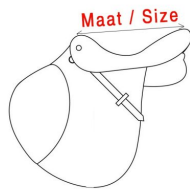

Image not found Super shock absorption

Image not found Good ventilation

Image not found Lightweight known

SOLARIUM

IRRIGATION

TREADMILL

SAFETY WALL

WALKER

Maat / Size

Maat tabel/ Size chart		
Inch	cm	Sedelogic
15	38	S
15 3/4	40	S
16	40,6	M
16,5	41,9	M
17	43	L
17,5	44,5	L
18	45,7	XL
19	47	XL

Features

Discover the ultimate comfort and unrivaled performance of our revolutionary saddle pad. With a range of unique features, this pad provides a riding experience that you and your horse have never experienced before: