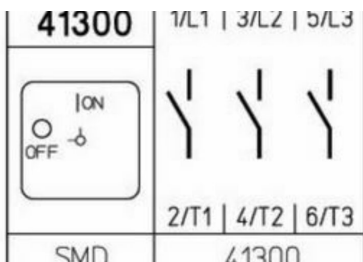

Main / Emergency-Off switch

Load switch 3P

Main / Emergency Stop V 3P / Article no. 08-1-00-00243

Load switch, main / emergency-off switch, front mounting, 20A, 3-pole,
4-hole mounting 36 x 36 mm, V-button, yellow / red

- ✓ Load switch
- ✓ Emergency stop

Characteristics

Specifications

Connection	3 pole
Power supply	230V / 400V
Ampere	20A
Width	36 mm
Length	36 mm
Quality mark	Emergency stop device
Colour	Yellow / Red
Other	Front mounting
Transport weight	0,5 kg
Transport size	10x10x25 cm