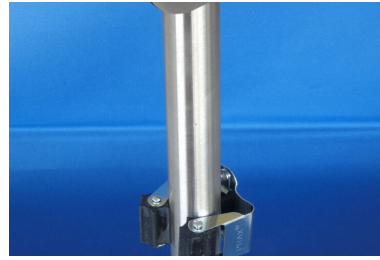

The Mouny Step-Up for the horse trailer is simple and practical. Mounting the horse is quick and easy thanks to the two supports on the trailer, which allows the ramp, if necessary, to be positioned in a horizontal position. The relatively large size of the ramp provides the greatest of flexibility for you and your horse. The Mouny Step-Up is ideal for competitions and rides out in the countryside. It relieves the horse's back of strain and spares its nerves. It prevents saddles from being pulled askew.

- ✔ Relieves the strain on the horse's back
- ✔ Height of board freely adjustable
- ✔ Easy to install and use

SOLARIUM

IRRIGATION

TREADMILL

SAFETY WALL

WALKER

Features

Contents: 2 supports incl. fastening material