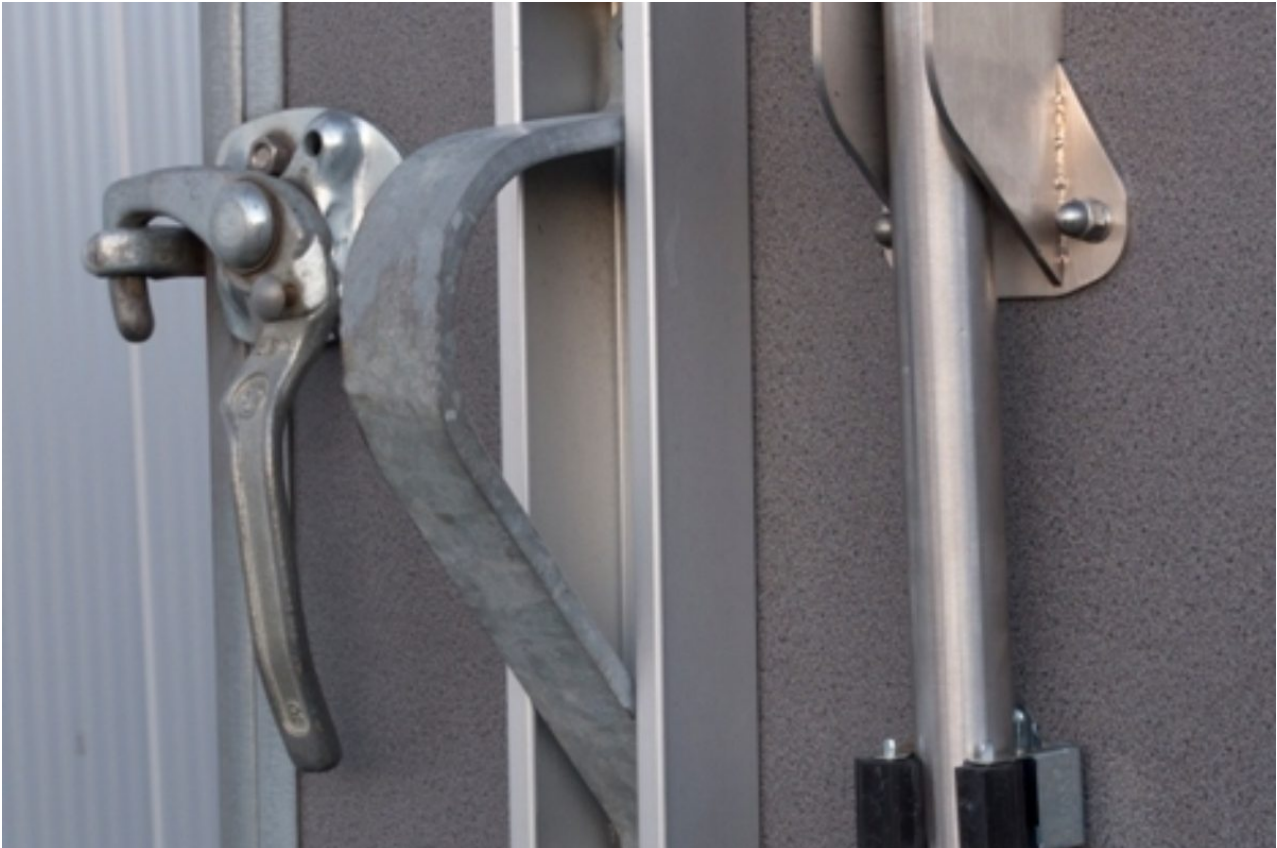

SOLARIUM

IRRIGATION

TREADMILL

SAFETY WALL

WALKER

Step-Up

The mobile mounting aid for trailers

Step-Up / Article no. 620-5-10-00001

The Mouny Step-Up for the horse trailer is simple and practical. Mounting the horse is quick and easy thanks to the two supports on the trailer, which allows the ramp, if necessary, to be positioned in a horizontal position. The relatively large size of the ramp provides the greatest of flexibility for you and your horse. The Mouny Step-Up is ideal for competitions and rides out in the countryside. It relieves the horse's back of strain and spares its nerves. It prevents saddles from being pulled askew.

- ✔ Relieves the strain on the horse's back
- ✔ Height of board freely adjustable
- ✔ Easy to install and use

SOLARIUM

IRRIGATION

TREADMILL

SAFETY WALL

WALKER

Features

Contents: 2 supports incl. fastening material